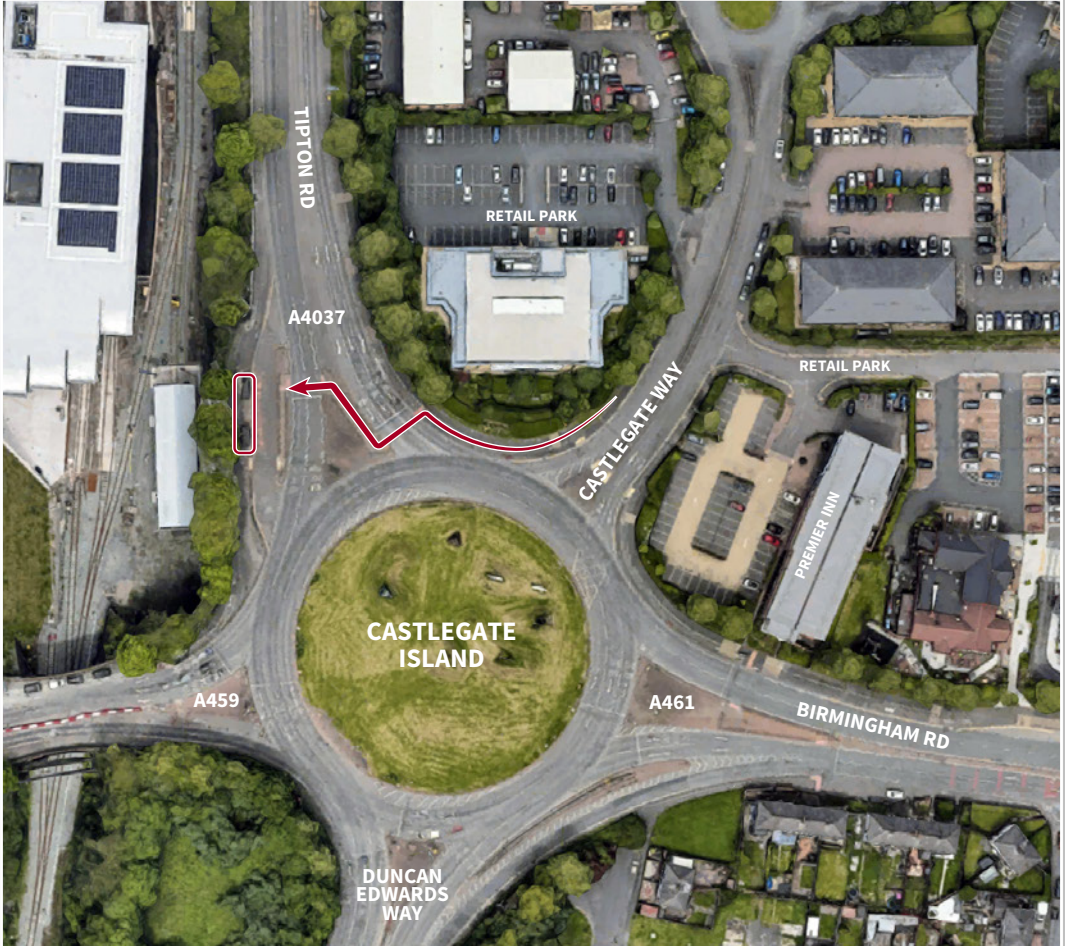

NEW DUDLEY PICK UP

Our New Pick Up / Drop Off - Due to Bus Stop Changes & Bus Station Closure

COACH PICK UP AND DROP OFF

Sat Nav: DY1 4QF

Castlegate Retail Park is an ideal location for friends/family to drop you off & pick you up.

Sat Nav: DY1 4TA

NO CARS OR VEHICLES ALLOWED

Use the Pedestrian Crossing from the Retail Park to meet our Coach.

PARRYS INTERNATIONAL TOURS LTD

Landywood Green, Cheslyn Hay, West Midlands, WS6 7QX

RESERVATIONS: 01922 414576

EMAIL: info@parrys-international.co.uk

BOOK ONLINE: www.parrys-international.co.uk

PARRYS INTERNATIONAL