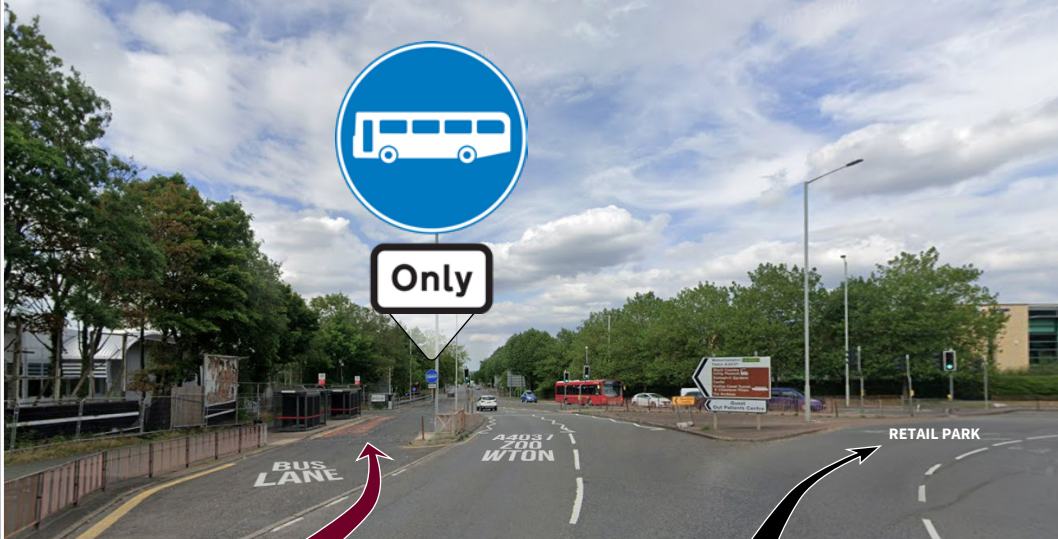

# NEW DUDLEY PICK UP

Due to Bus Stop Changes & Bus Station Closure

**OUR NEW COACH PICK UP & DROP OFF:**

## Castlegate Bus Lay By - Tipton Road Castlegate Island (Dudley DY1 4QF)

A short distance between Dudley Zoo and the Black Country Museum

**IMPORTANT**

**Cars are *NOT* allowed to enter  
or drop off in this lay by!**

There is a Pedestrian Crossing from the Retail Park Opposite

**FOLLOW US ON FACEBOOK: Parrys International Tours Ltd**